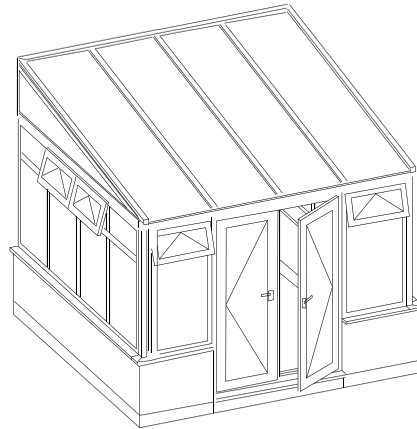

Inspired by Victorian design and architecture, complete with ornate cresting and finials, it's easy to see why the Victorian is one of the most popular styles of conservatory.

Thanks to its impressive versatility, the Victorian will complement most types of property, adding extra light, air and grandeur to your home. Available in 3 and 5 faceted versions, it is readily adapted to fit into whatever space is available – from a large garden to a small patio area.

Lean-to

The simple, affordable way to improve your home

Stylish and cost-effective

The Lean-to conservatory makes the best possible use of your available space, whilst providing a light and airy room for you and your family to enjoy all year round. Contemporary and minimalist, with clean aesthetic lines, the Lean-to creates a luxurious link between your house and garden at an affordable price.

Designed to run across the back of your home, the ends of your Lean-to design can be finished either vertically as gable ends, or be hipped back diagonally from one or both front corners.

Lantern

The ultimate aesthetic appeal