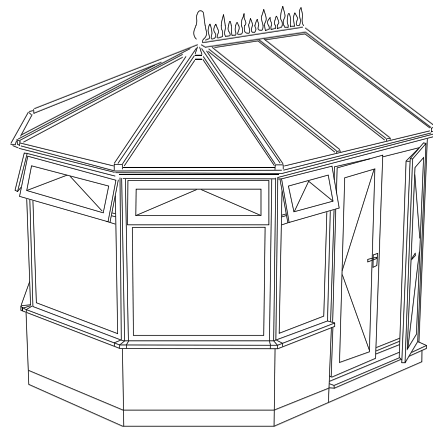

Inspired by Victorian design and architecture, complete with ornate cresting and finials, it's easy to see why the Victorian is one of the most popular styles of conservatory.

Thanks to its impressive versatility, the Victorian will complement most types of property, adding extra light, air and grandeur to your home. Available in 3 and 5 faceted versions, it is readily adapted to fit into whatever space is available – from a large garden to a small patio area.

Lean-to

The simple, affordable way to improve your home

Stylish and cost-effective

The Lean-to conservatory makes the best possible use of your available space, whilst providing a light and airy room for you and your family to enjoy all year round. Contemporary and minimalist, with clean aesthetic lines, the Lean-to creates a luxurious link between your house and garden at an affordable price.